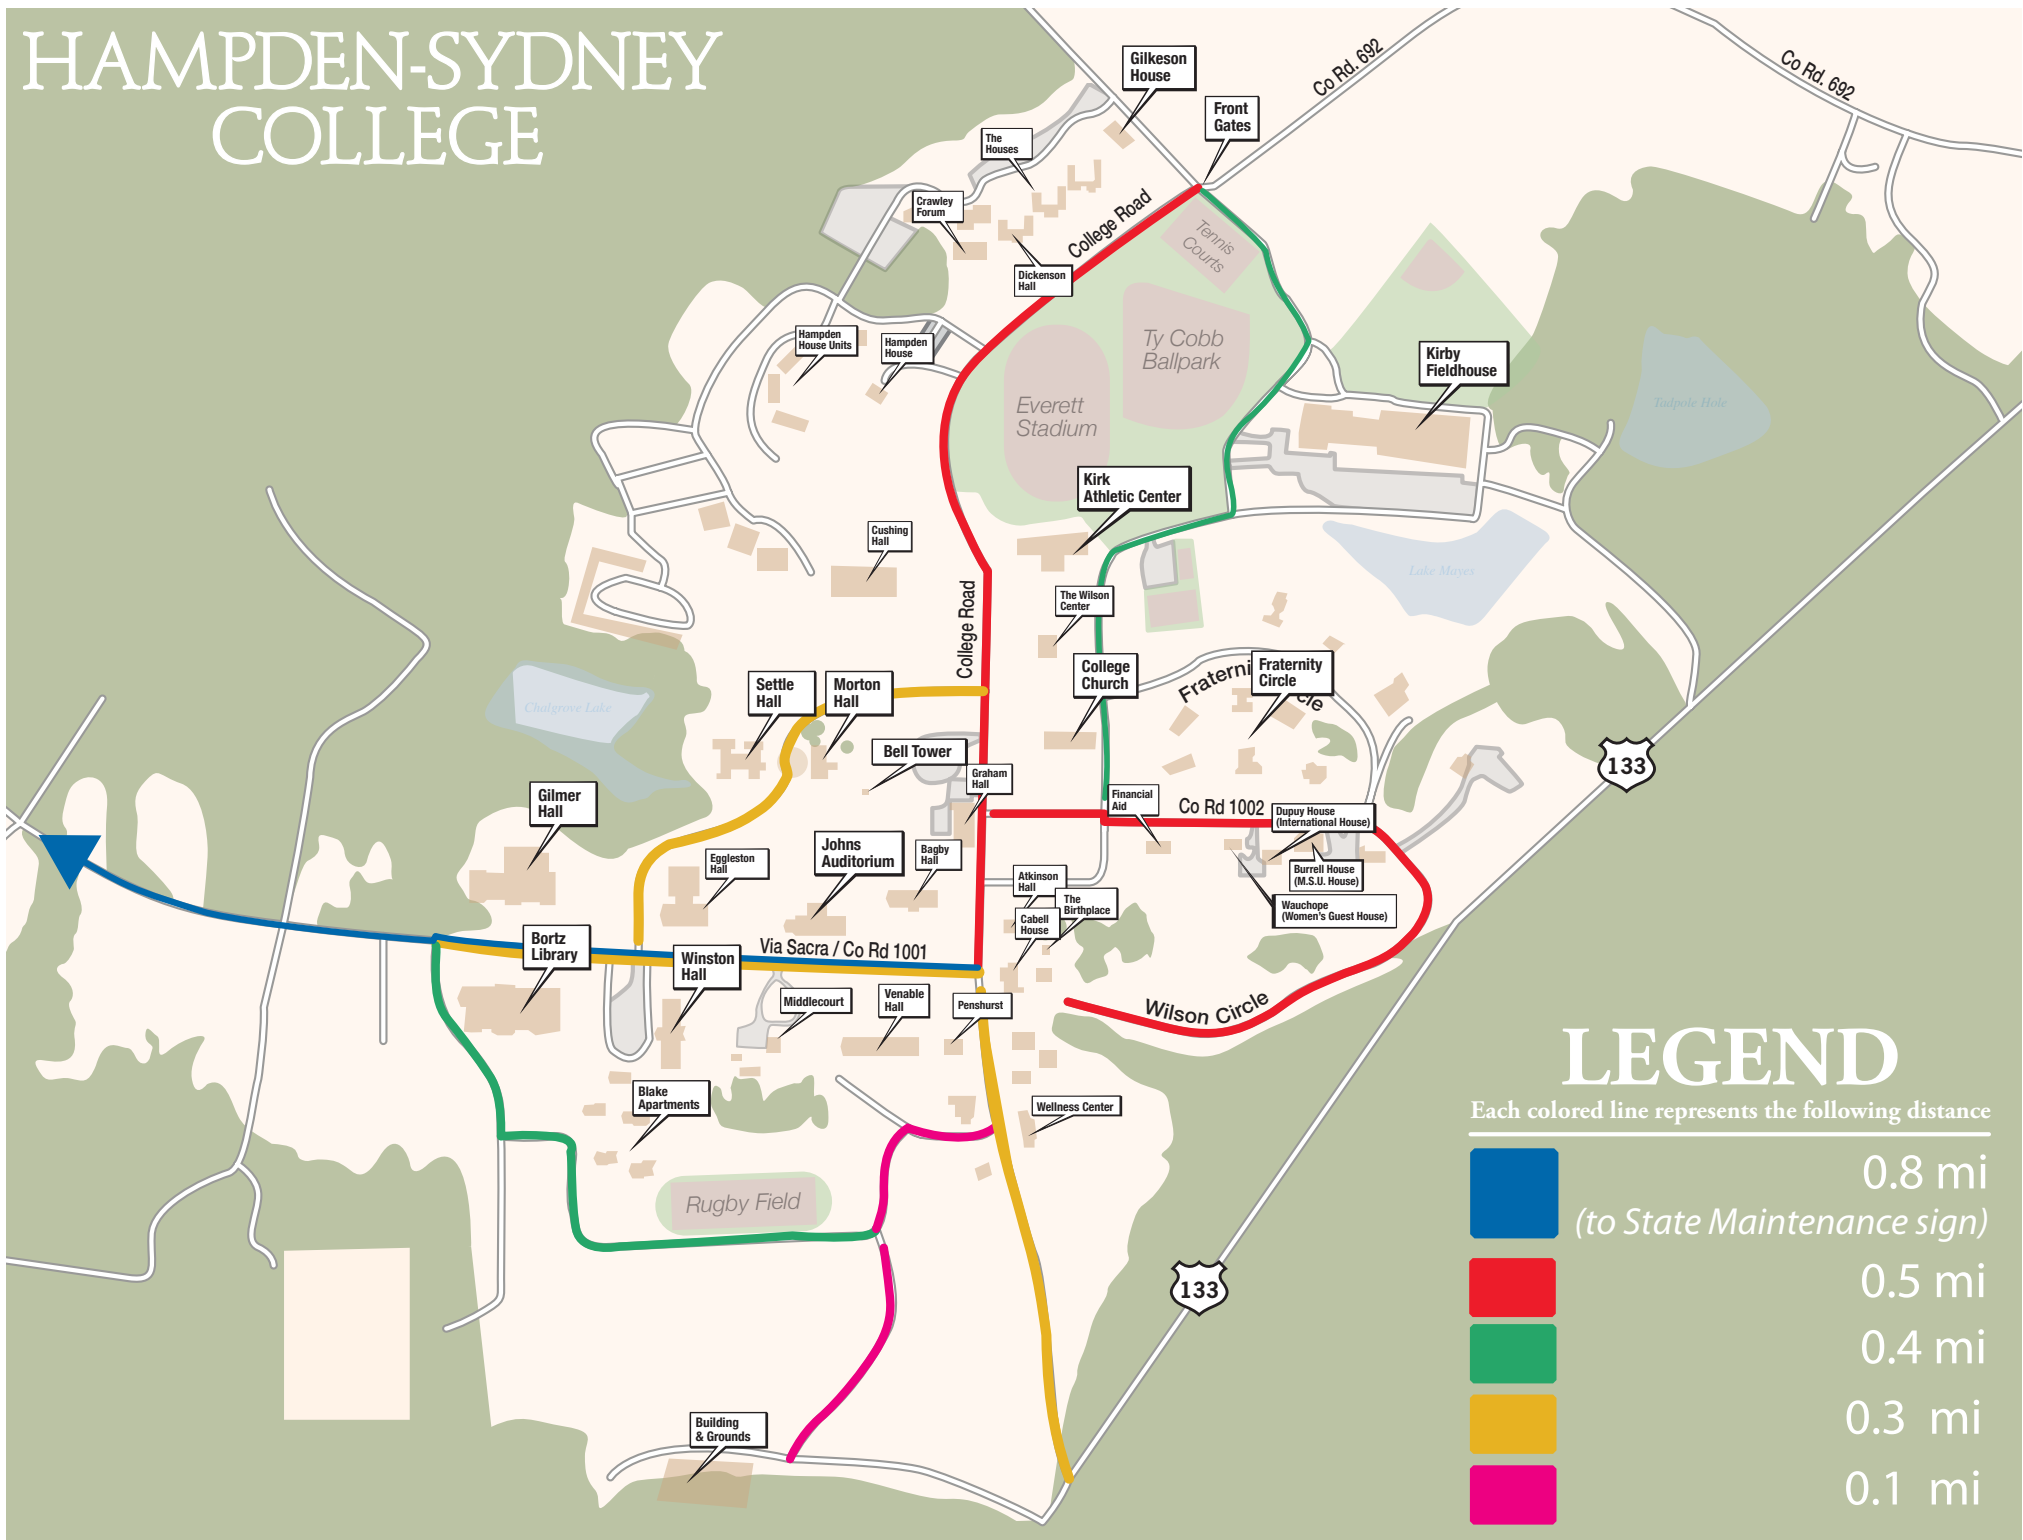

# HAMPDEN-SYDNEY COLLEGE

## LEGEND

Each colored line represents the following distance

- 0.8 mi  
*(to State Maintenance sign)*
- 0.5 mi
- 0.4 mi
- 0.3 mi
- 0.1 mi