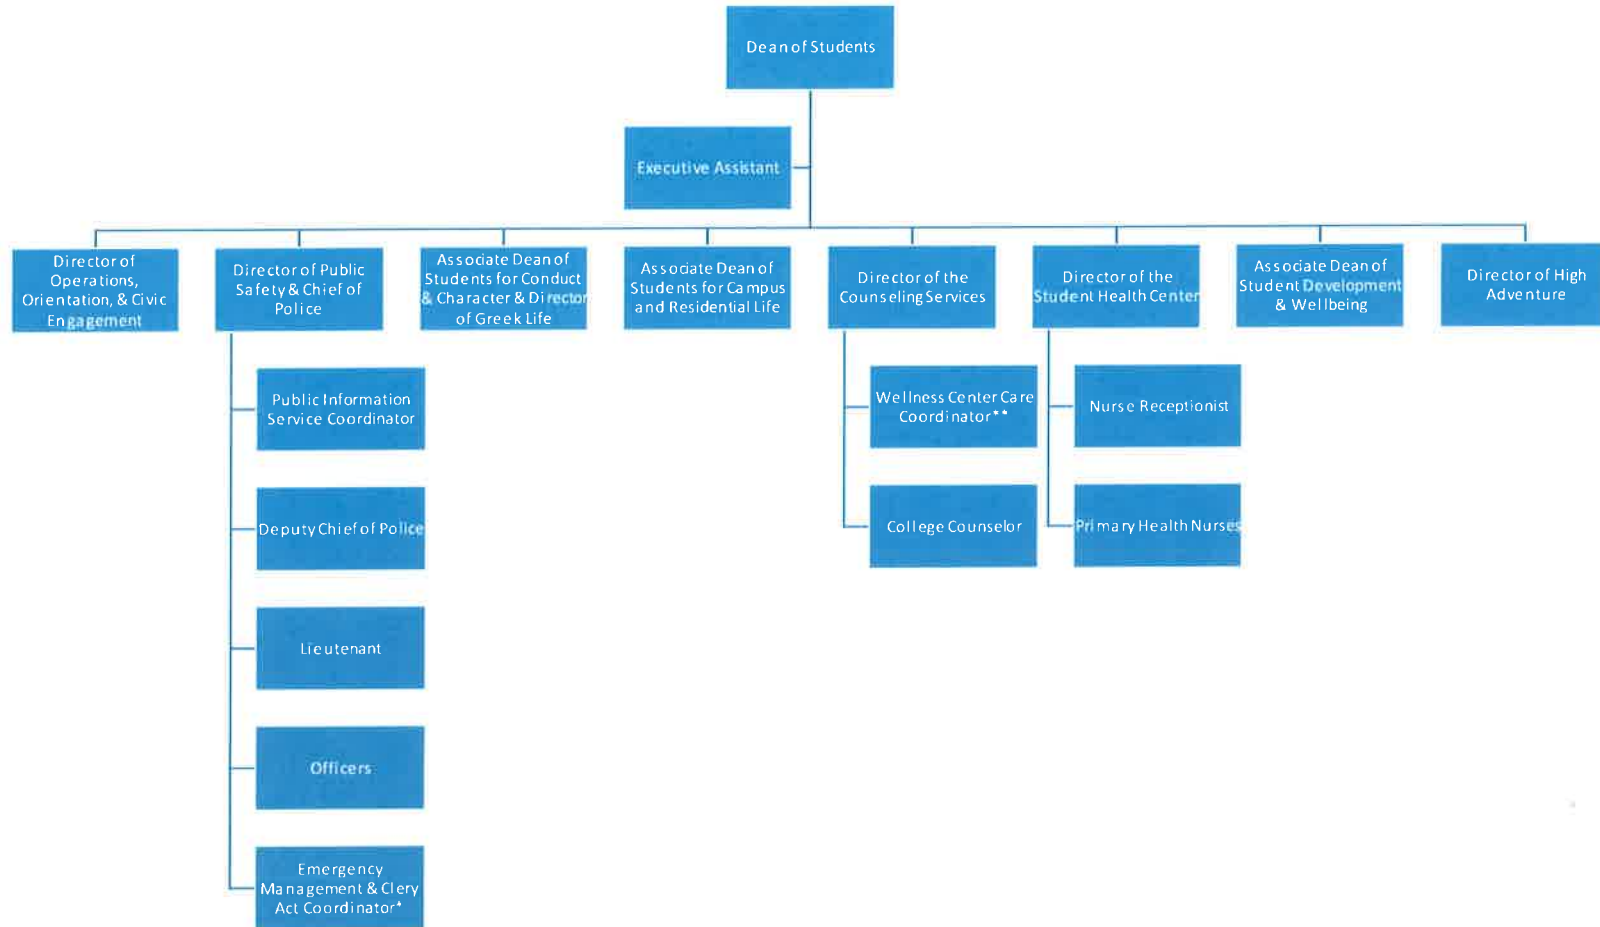

Hampden-Sydney College **Student Affairs** Organizational Chart 7/1/2023

\*employee has other duties that fall under Dean of the Faculty org chart  
 \*\*employee has other duties that fall under Culture and Inclusion org chart